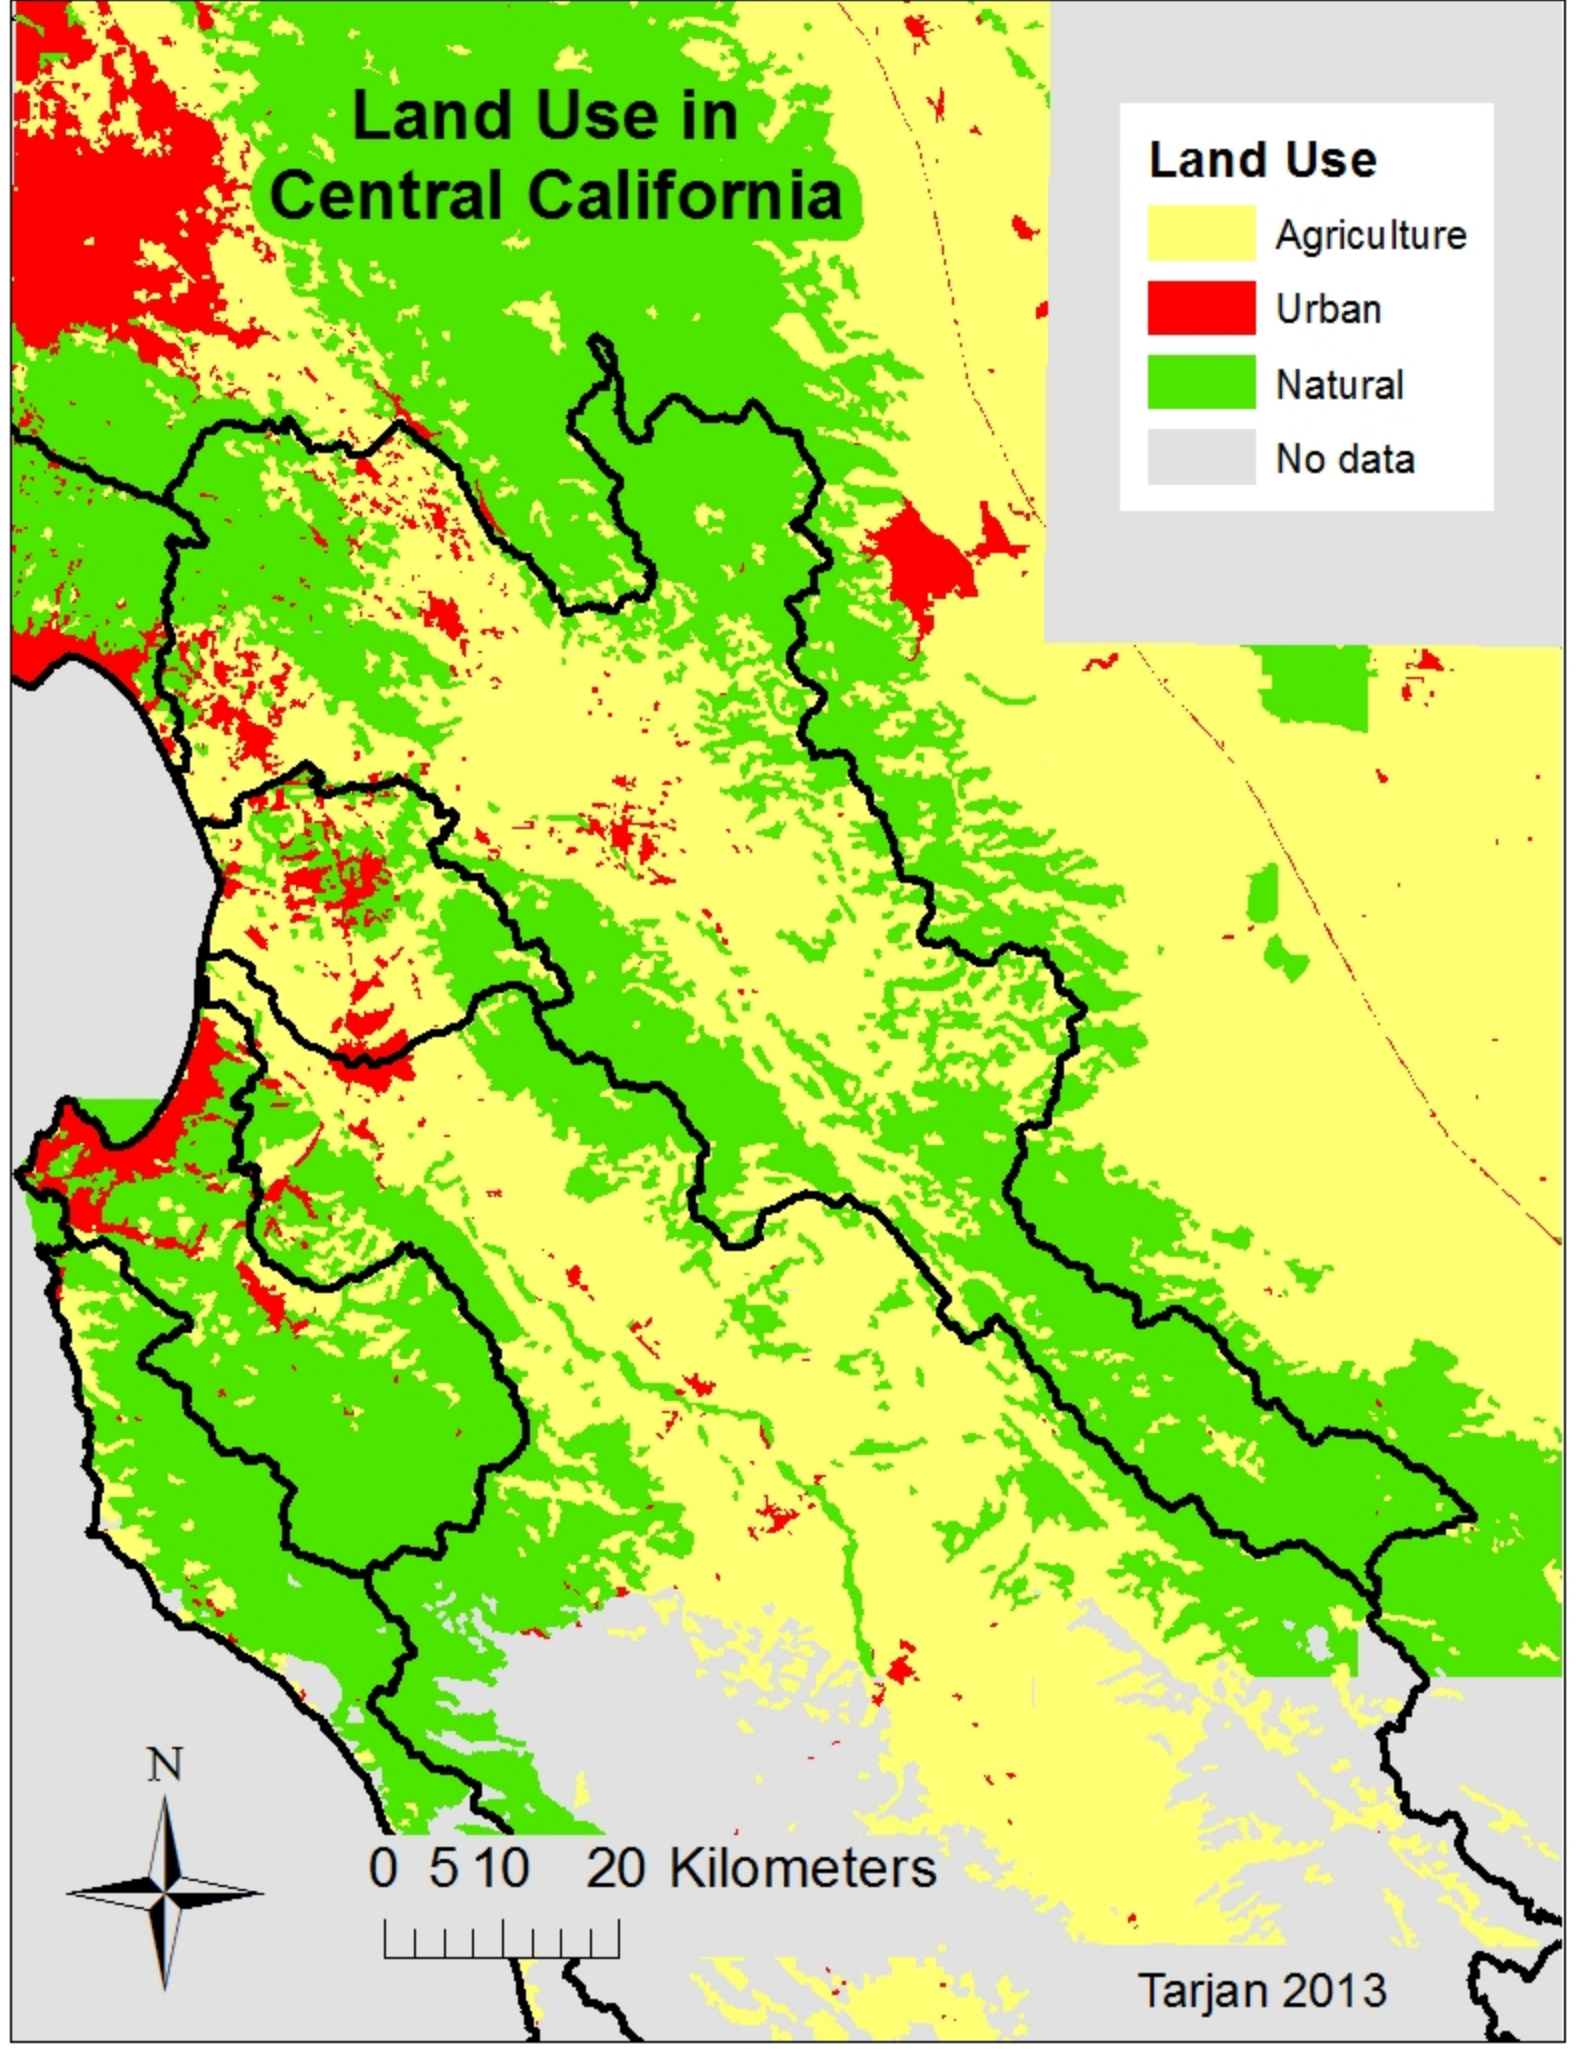

# Land Use in Central California

## Land Use

-  Agriculture
-  Urban
-  Natural
-  No data

0 5 10 20 Kilometers

Tarjan 2013