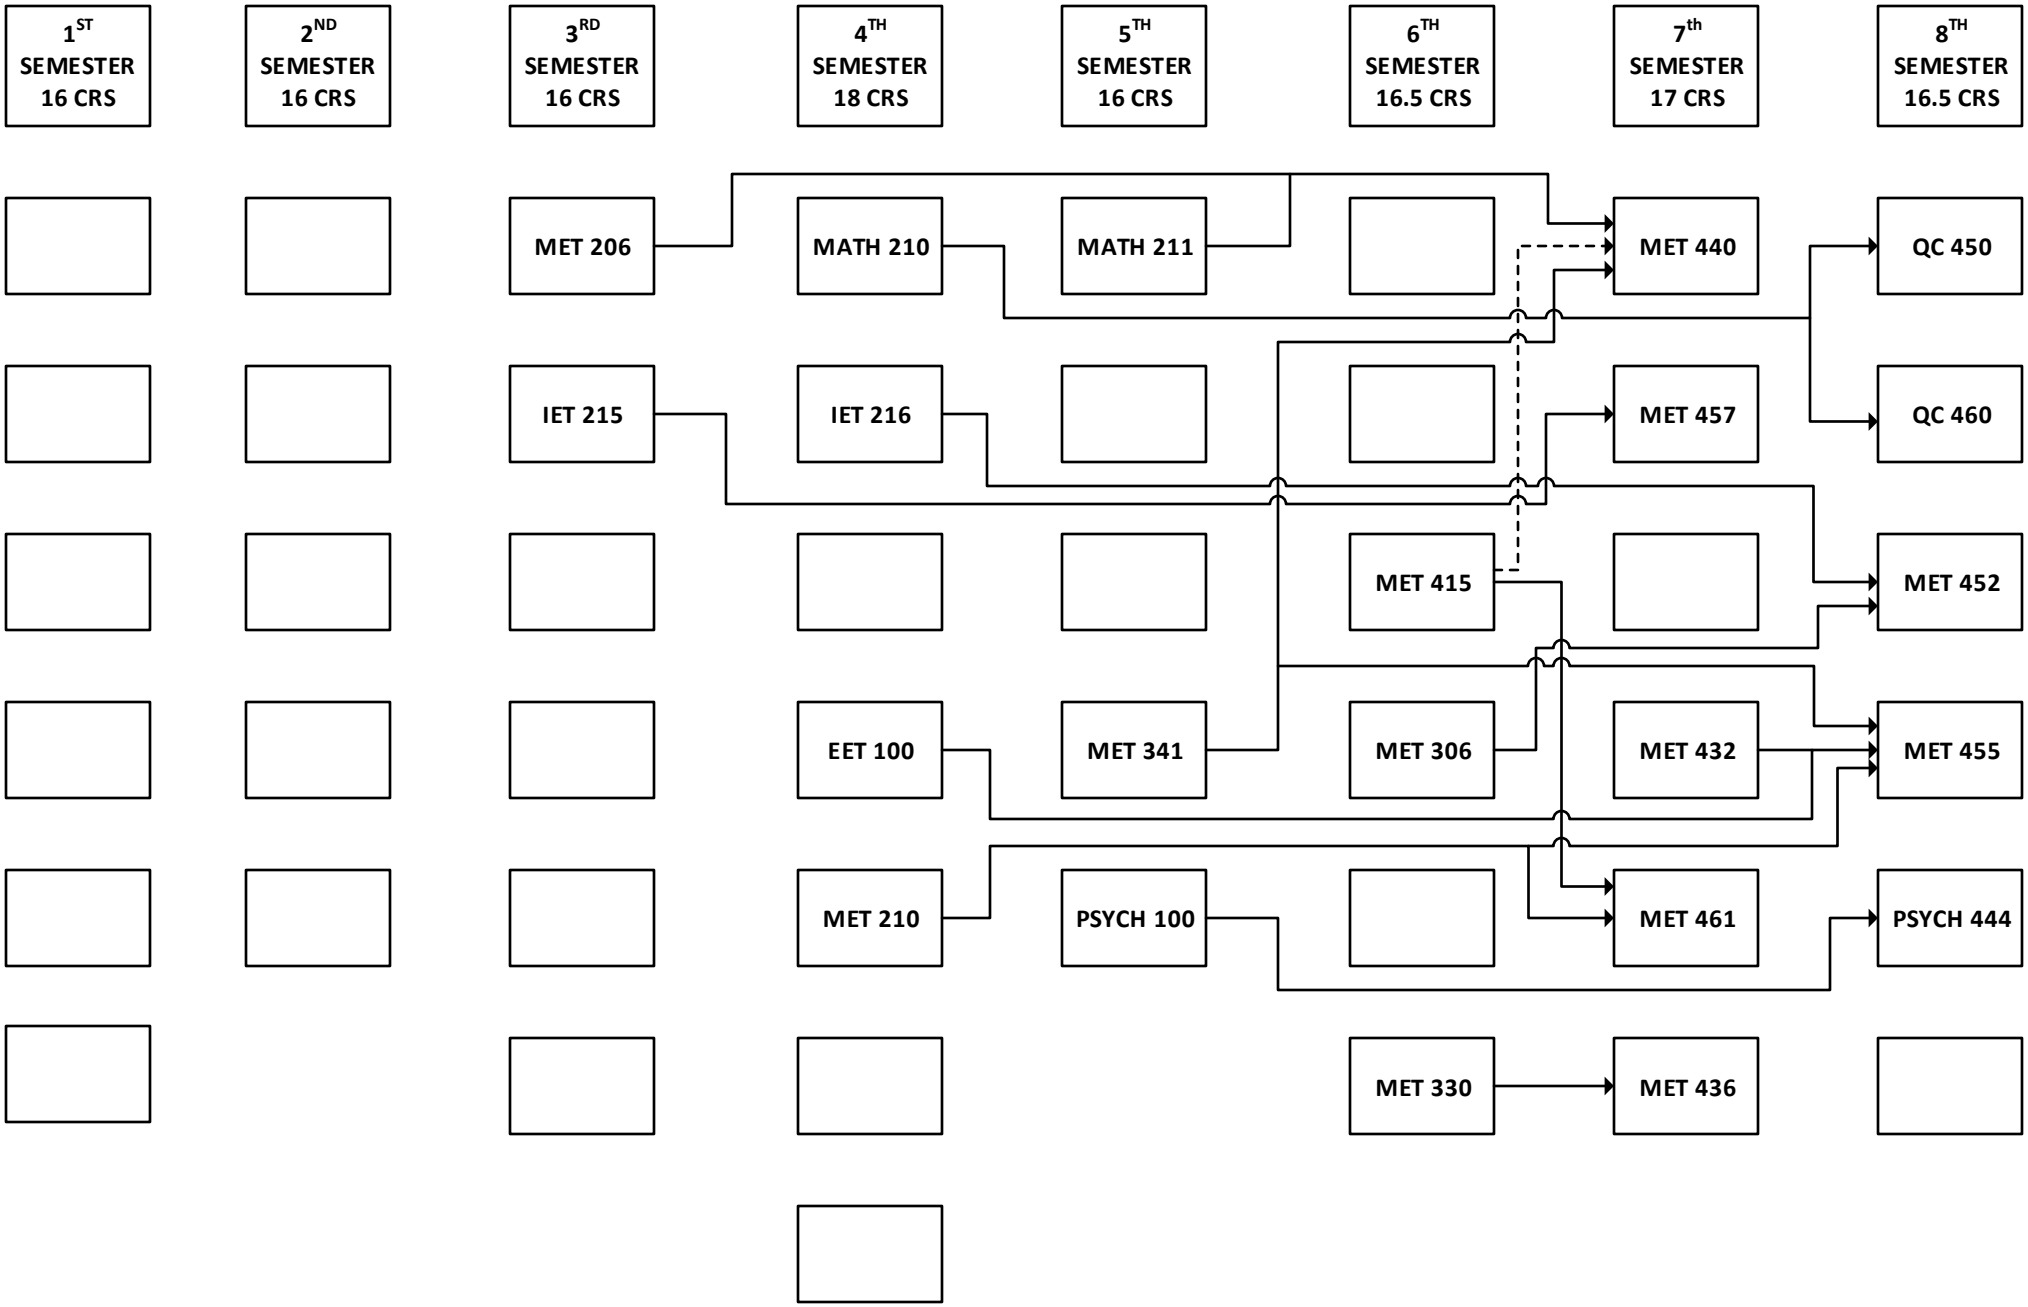

# MECHANICAL ENGINEERING TECHNOLOGY (B.S)

Prerequisites for Technical Electives Effective Spring 2013

PREREQUISITE

PREREQUISITE OR  
CONCURRENT

OR BRANCH