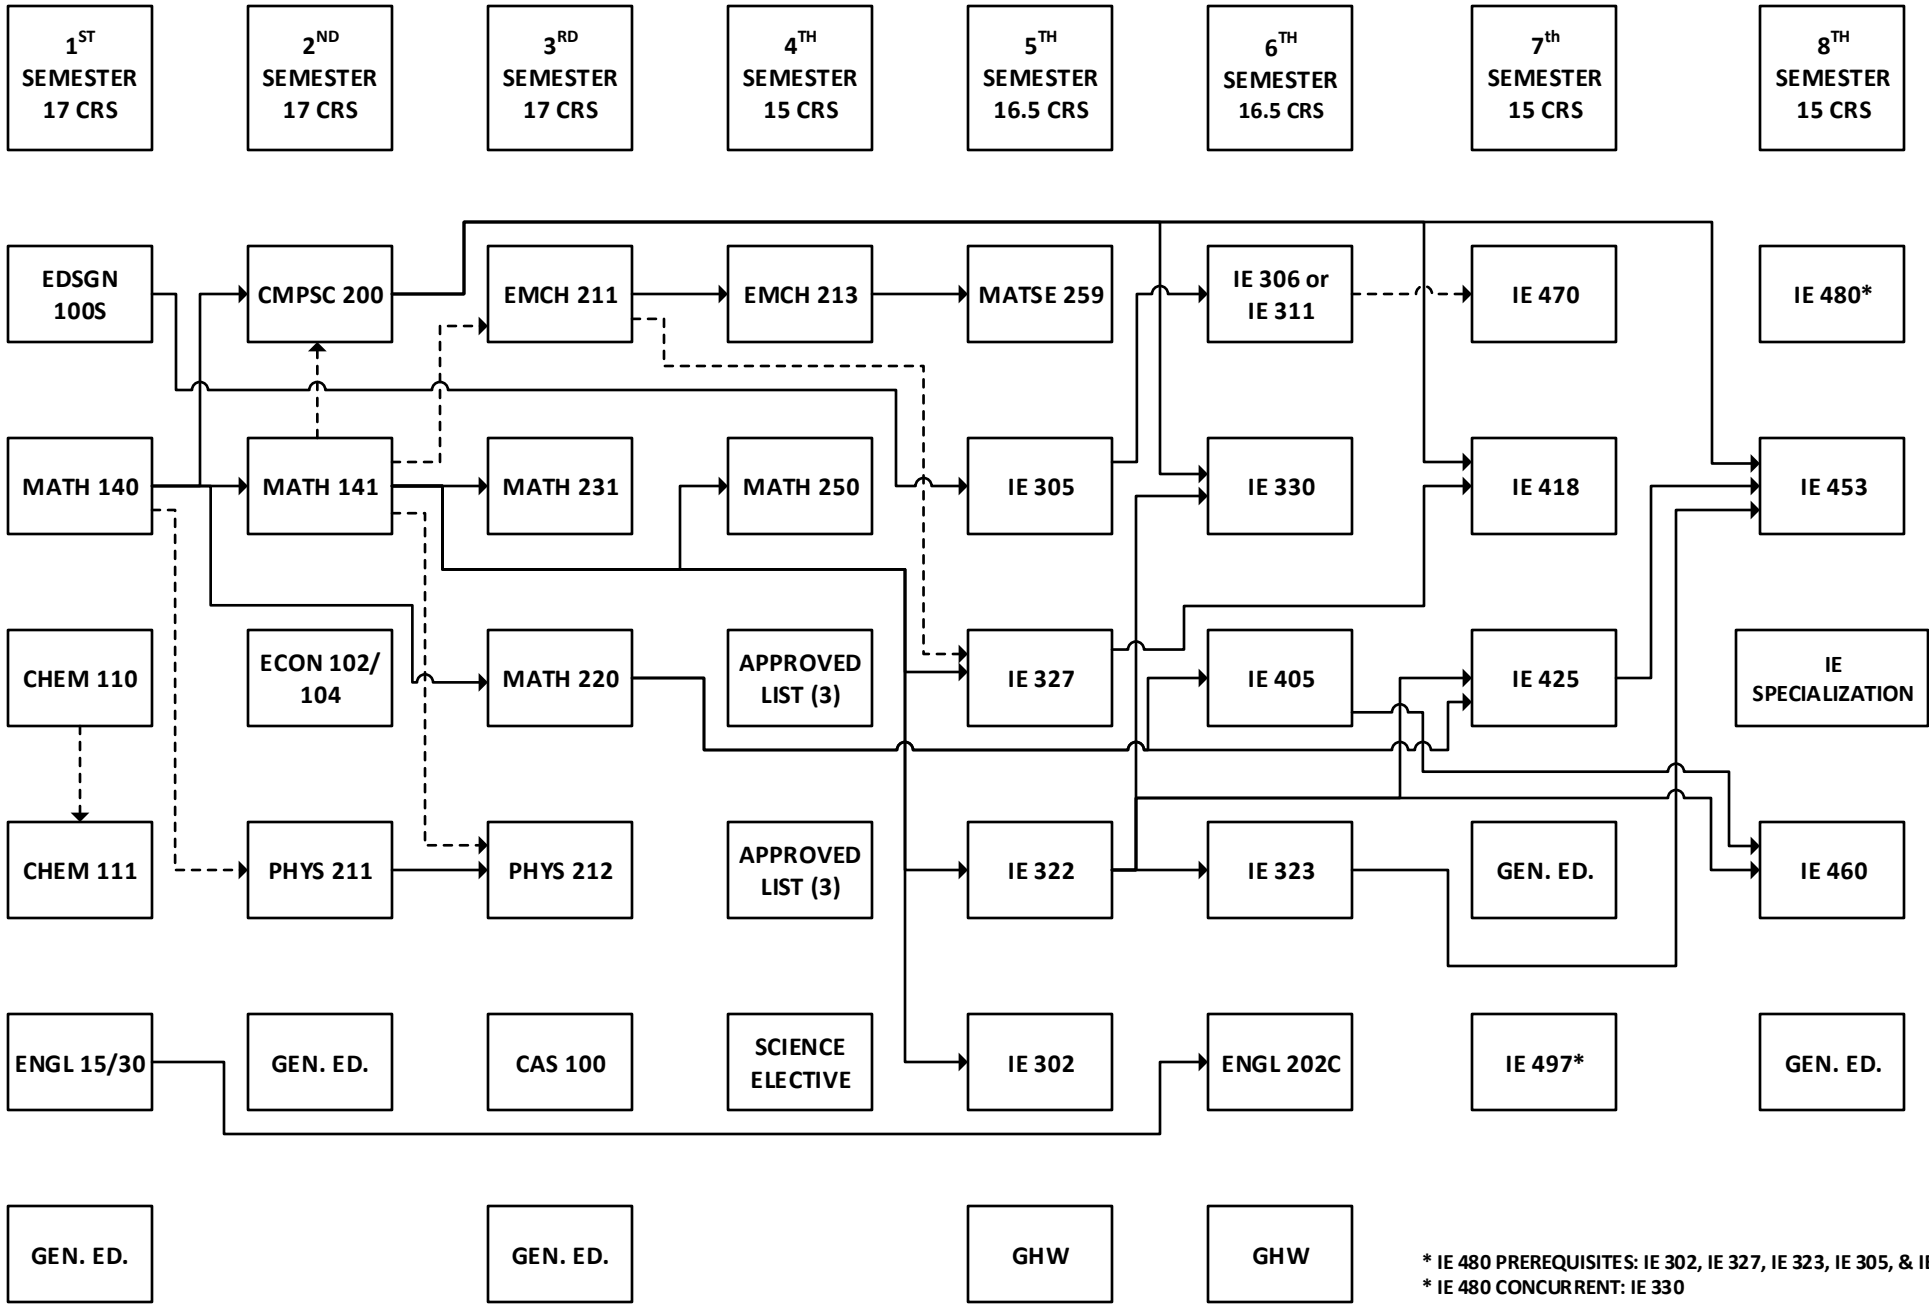

INDUSTRIAL ENGINEERING (B.S.)

PREREQUISITE →
 PREREQUISITE OR CONCURRENT - - - - - →

* IE 480 PREREQUISITES: IE 302, IE 327, IE 323, IE 305, & IE 405
 * IE 480 CONCURRENT: IE 330
 * IE 497 PREREQUISITES: IE 302, IE 323, & IE 405
 * IE 497 PREREQUISITE OR CONCURRENT: IE 327