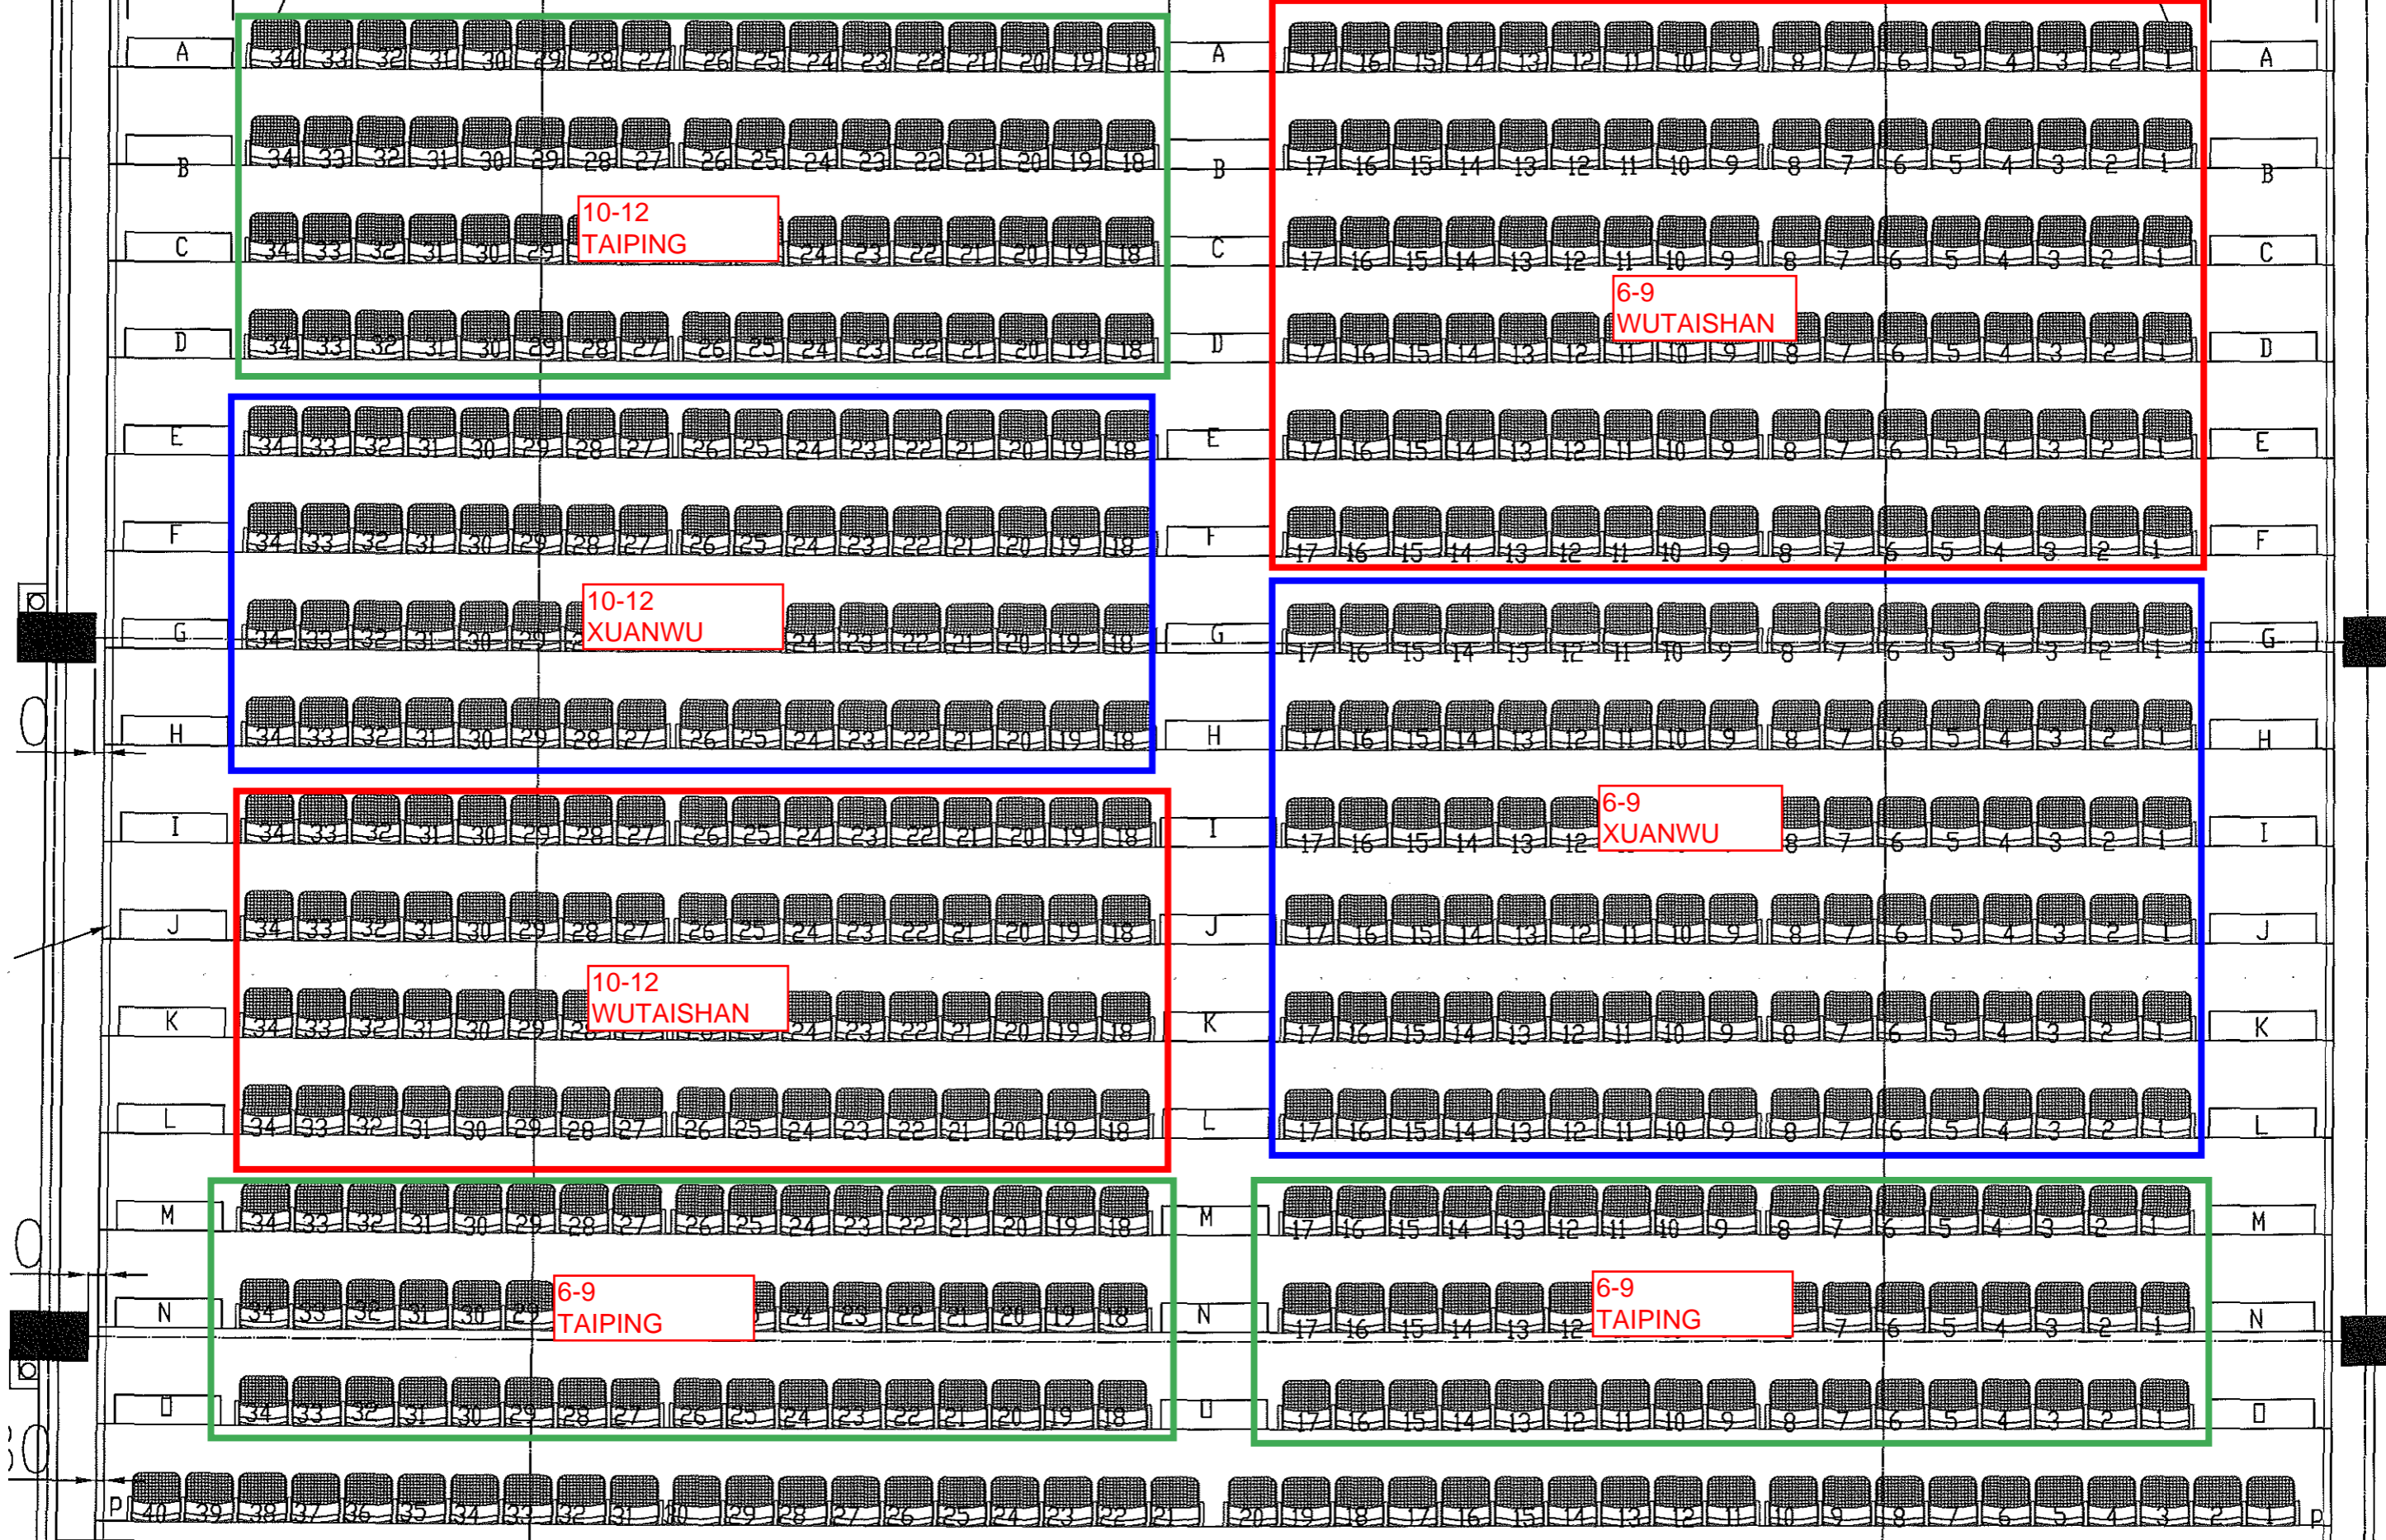

STAGE

1700

10

10-12
TAIPING

6-9
WUTAISHAN

10-12
XUANWU

6-9
XUANWU

10-12
WUTAISHAN

6-9
TAIPING

6-9
TAIPING

4500

4650