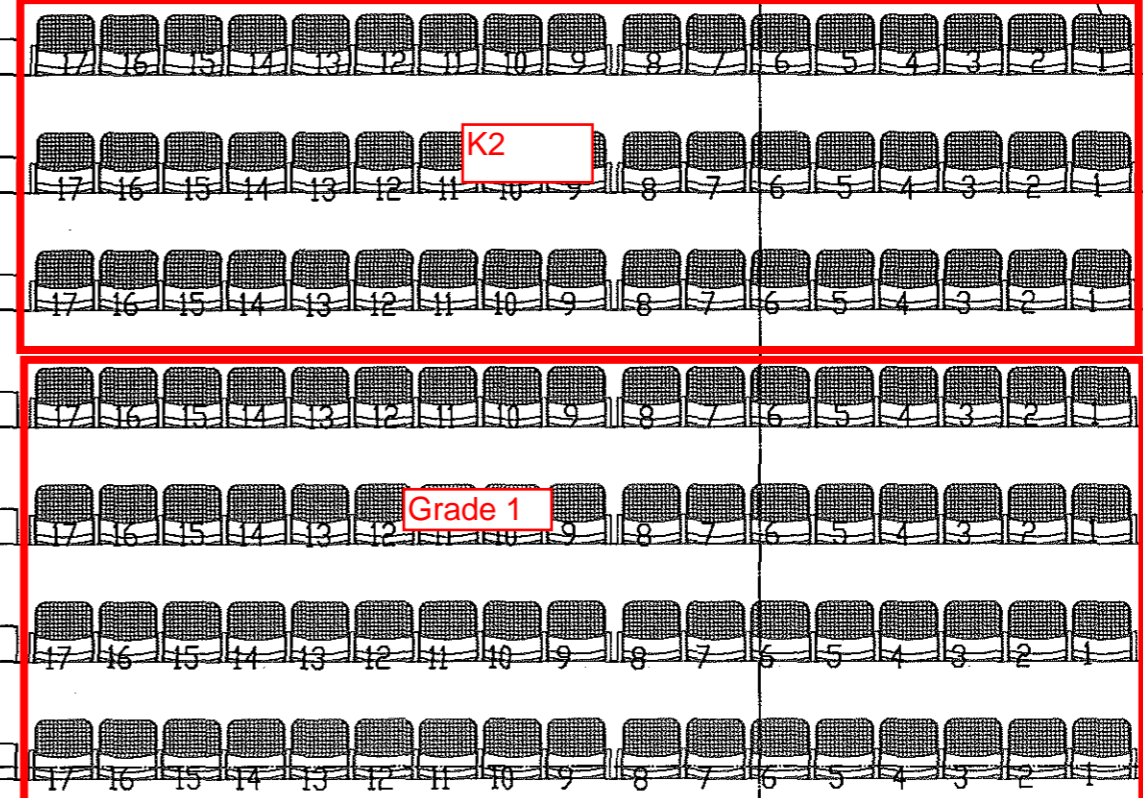

1100

STAGE

1100

STAGE

1100

Entry for K1, K2, Grades 1 and 4

548 seats

4650