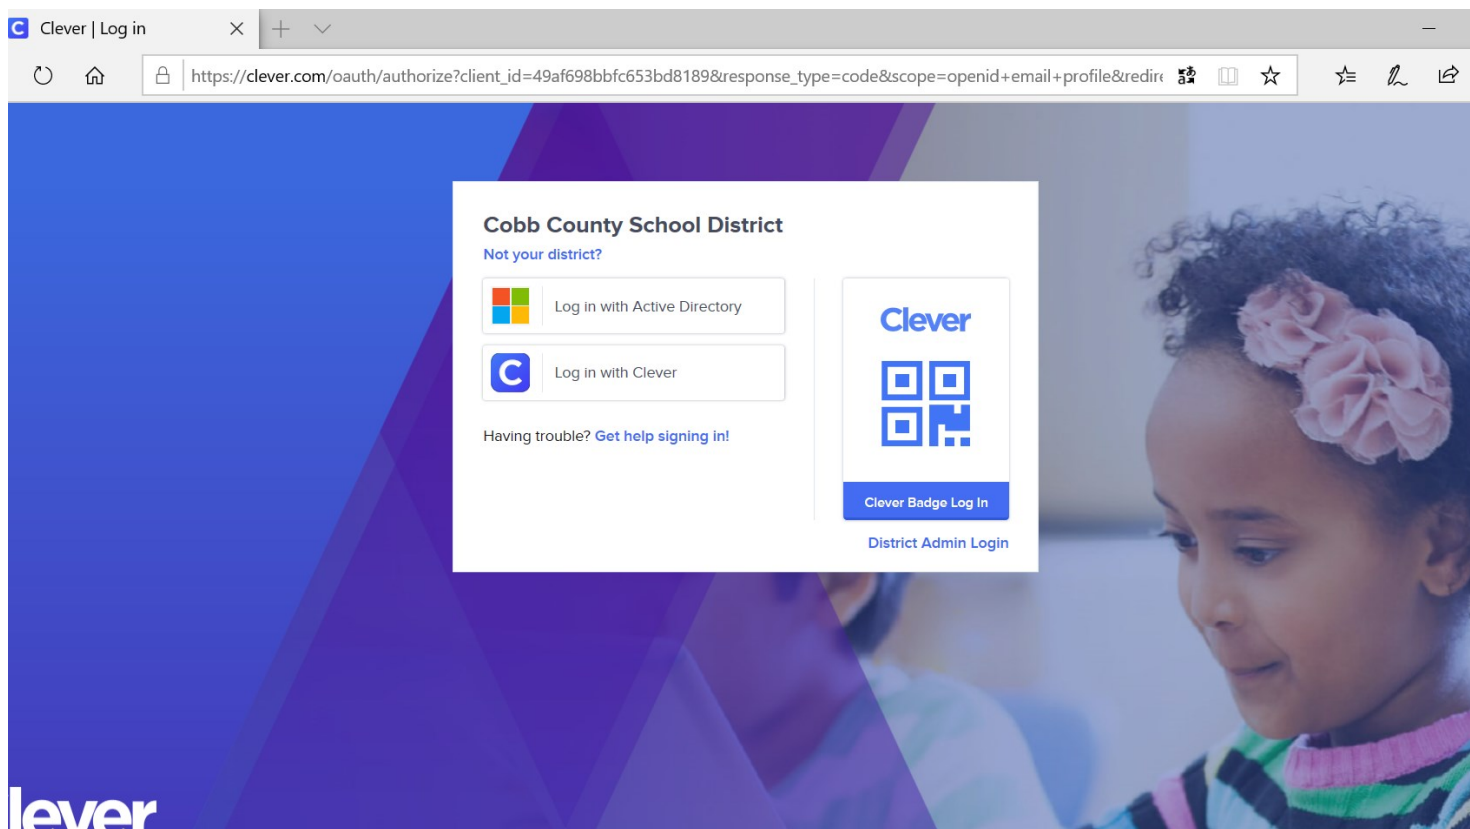

GO to : www.soraapp.com

Click Find my School

Choose Cobb County School District

Click Sign in using Cobb County School District

Login with Active Directory using your Office365 credentials:

Username: *FirstName.LastName*

Password: *Computer Password*

You are logged in!

Search or Browse books by clicking Explore.

Don't forget to connect to the Cobb County Public Library.

The screenshot shows the Sora app interface on a mobile device. The browser address bar at the top displays "https://soraapp.com/library/cobbcountyga". The main content area features a grid of ten book covers, including "The Night Diary", "Journey to Little Charlie", "Zombie Makers", "Yaffa and Fatima", "To the Moon!", "The World Cup", "World's Finest", "The Park", "The Negro Leagues", and "Late Bus". A sidebar on the right side of the screen is open, showing the user's profile "Ms. C" and a list of libraries. The "Cobb County School District" library is selected, and the "Cobb County Public Library System" is listed below it with a green plus icon and the text "Add a public library". A black arrow points from the text "Don't forget to connect to the Cobb County Public Library." to the "Add a public library" option in the sidebar. At the bottom of the screen, there is a navigation bar with icons for Home, Explore, Shelf, and Me. The Sora logo is visible in the bottom right corner.