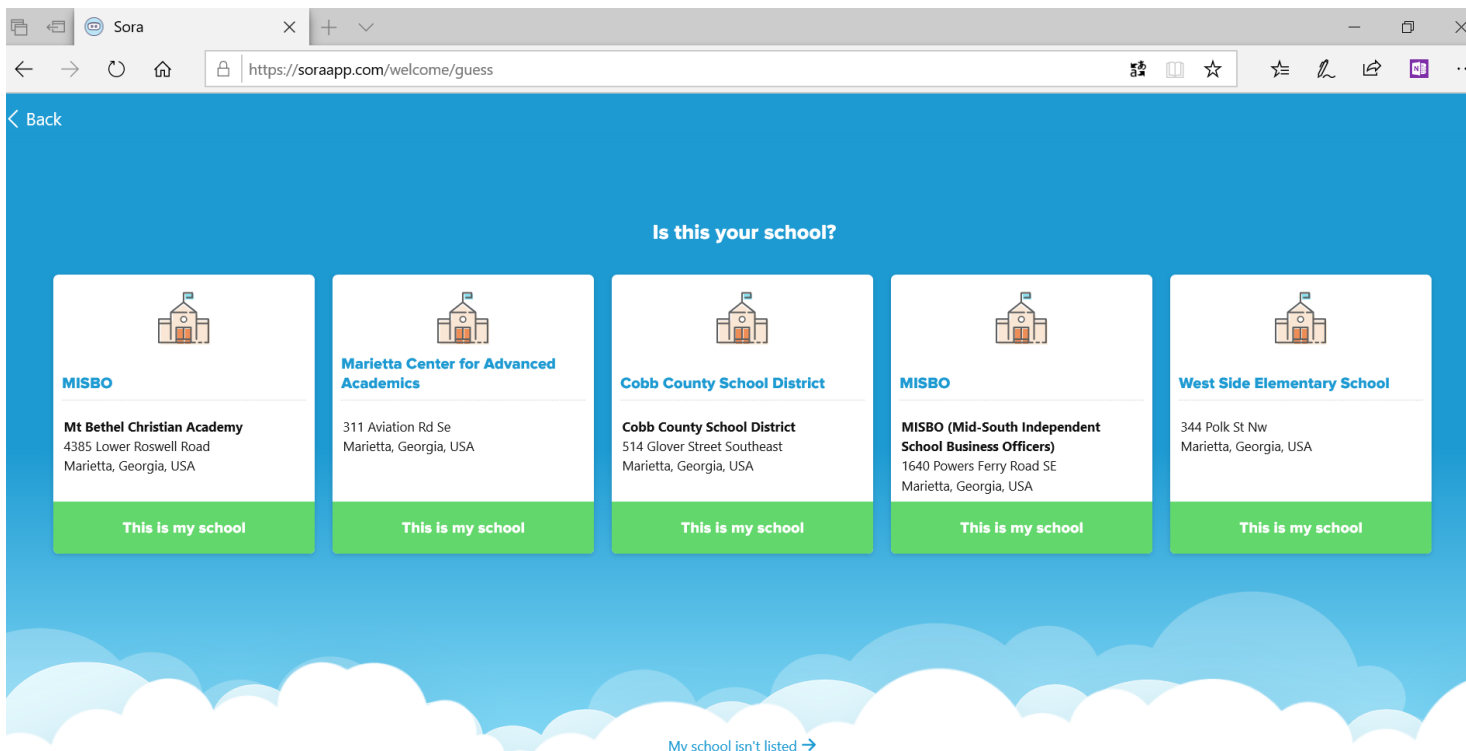

GO to : www.soraapp.com

Click Find my School

Choose Cobb County School District

Click Sign in using Cobb County School District

Login with Active Directory using your Office365 credentials:

Username: *FirstName.LastName*

Password: *Computer Password*

You are logged in!

Search or Browse books by clicking Explore.

Don't forget to connect to the Cobb County Public Library.

The screenshot shows the Sora app interface on a mobile device. The browser address bar at the top displays "https://soraapp.com/library/cobbcountyga". The main content area features a grid of ten book covers, including "The Night Diary", "Journey to Little Charlie", "Zombie Makers", "Yaffa and Fatima", "To the Moon!", "The World Cup", "World's Finest", "The Park", "The Negro Leagues", and "Late Bus". A sidebar on the right side of the screen is open, showing the user's profile "Ms. C" and a list of libraries. The "Cobb County School District" library is selected, and the "Cobb County Public Library System" is listed below it with a green plus icon and the text "Add a public library". A black arrow points from the text "Don't forget to connect to the Cobb County Public Library." to the "Add a public library" option in the sidebar. At the bottom of the screen, there is a navigation bar with icons for Home, Explore, Shelf, and Me. The Sora logo is visible in the bottom right corner.