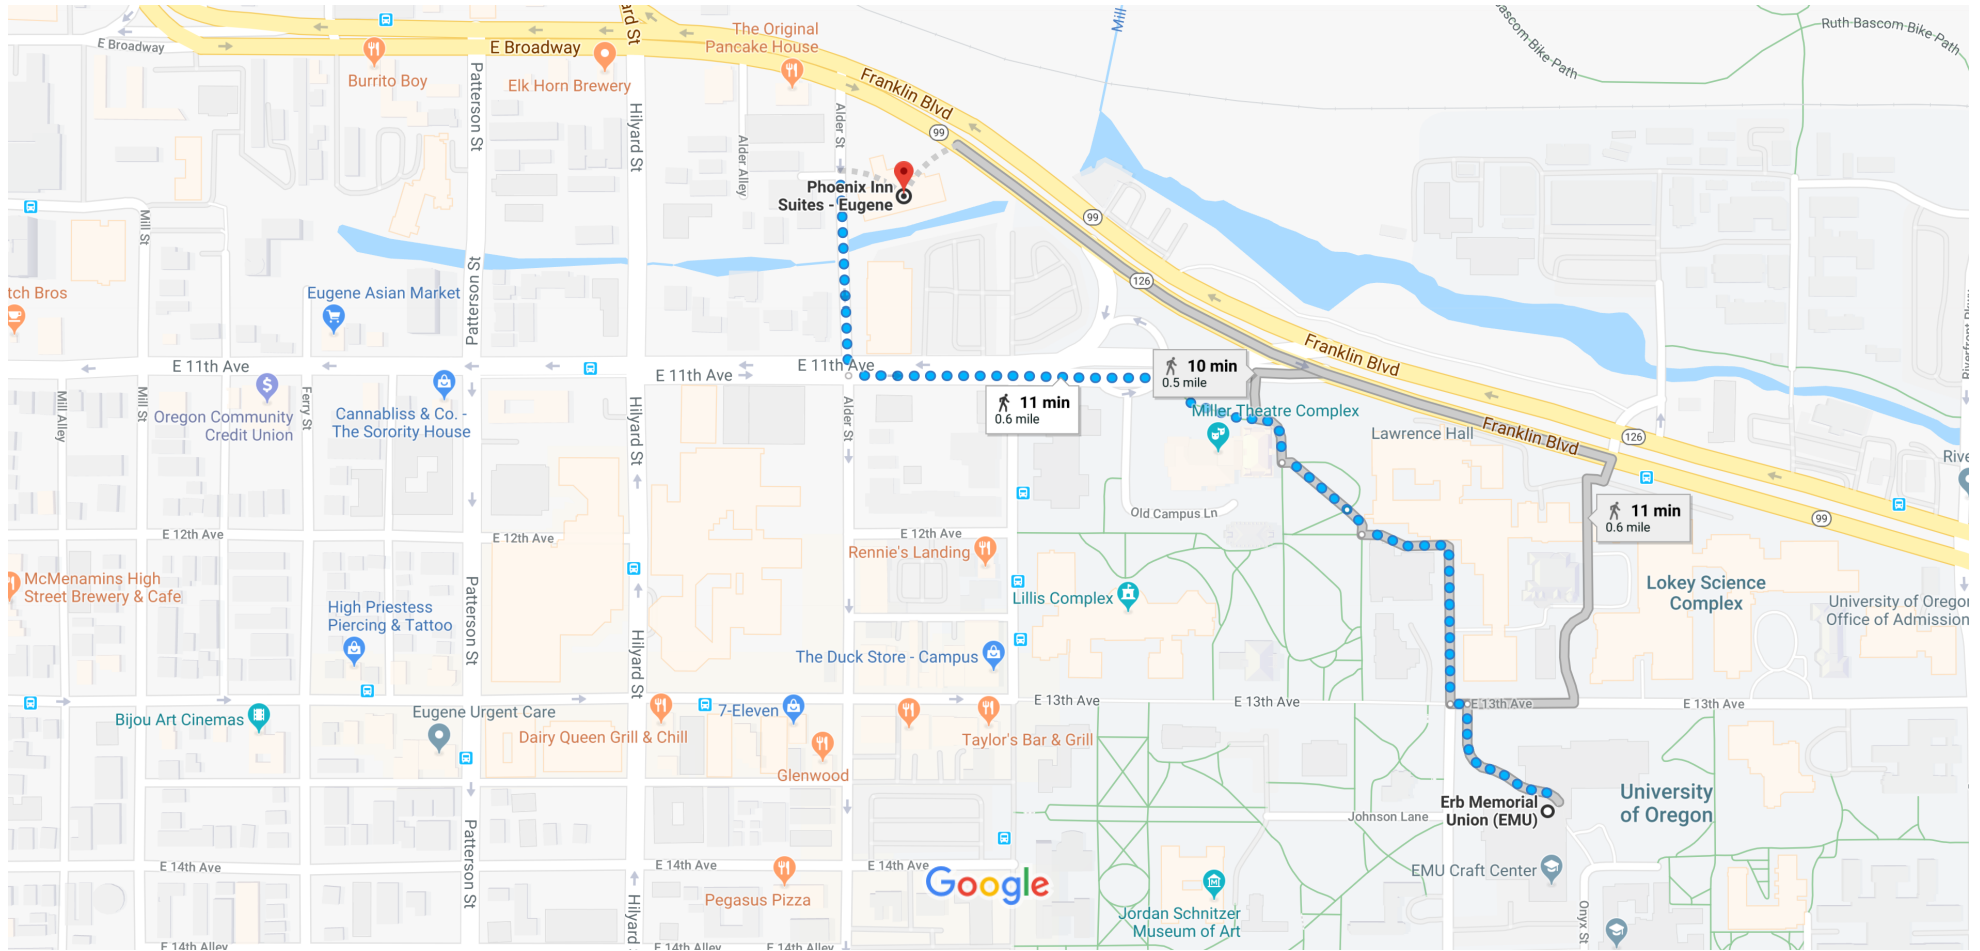

# Erb Memorial Union (EMU) to Phoenix Inn Suites - Eugene

Walk 0.6 mile, 11 min

Map data ©2018 Google 200 ft

via Franklin Blvd

10 min

0.5 mile

via E 11th Ave

11 min

0.6 mile

via E 13th Ave and Franklin Blvd

11 min

0.6 mile

---

All routes are mostly flat