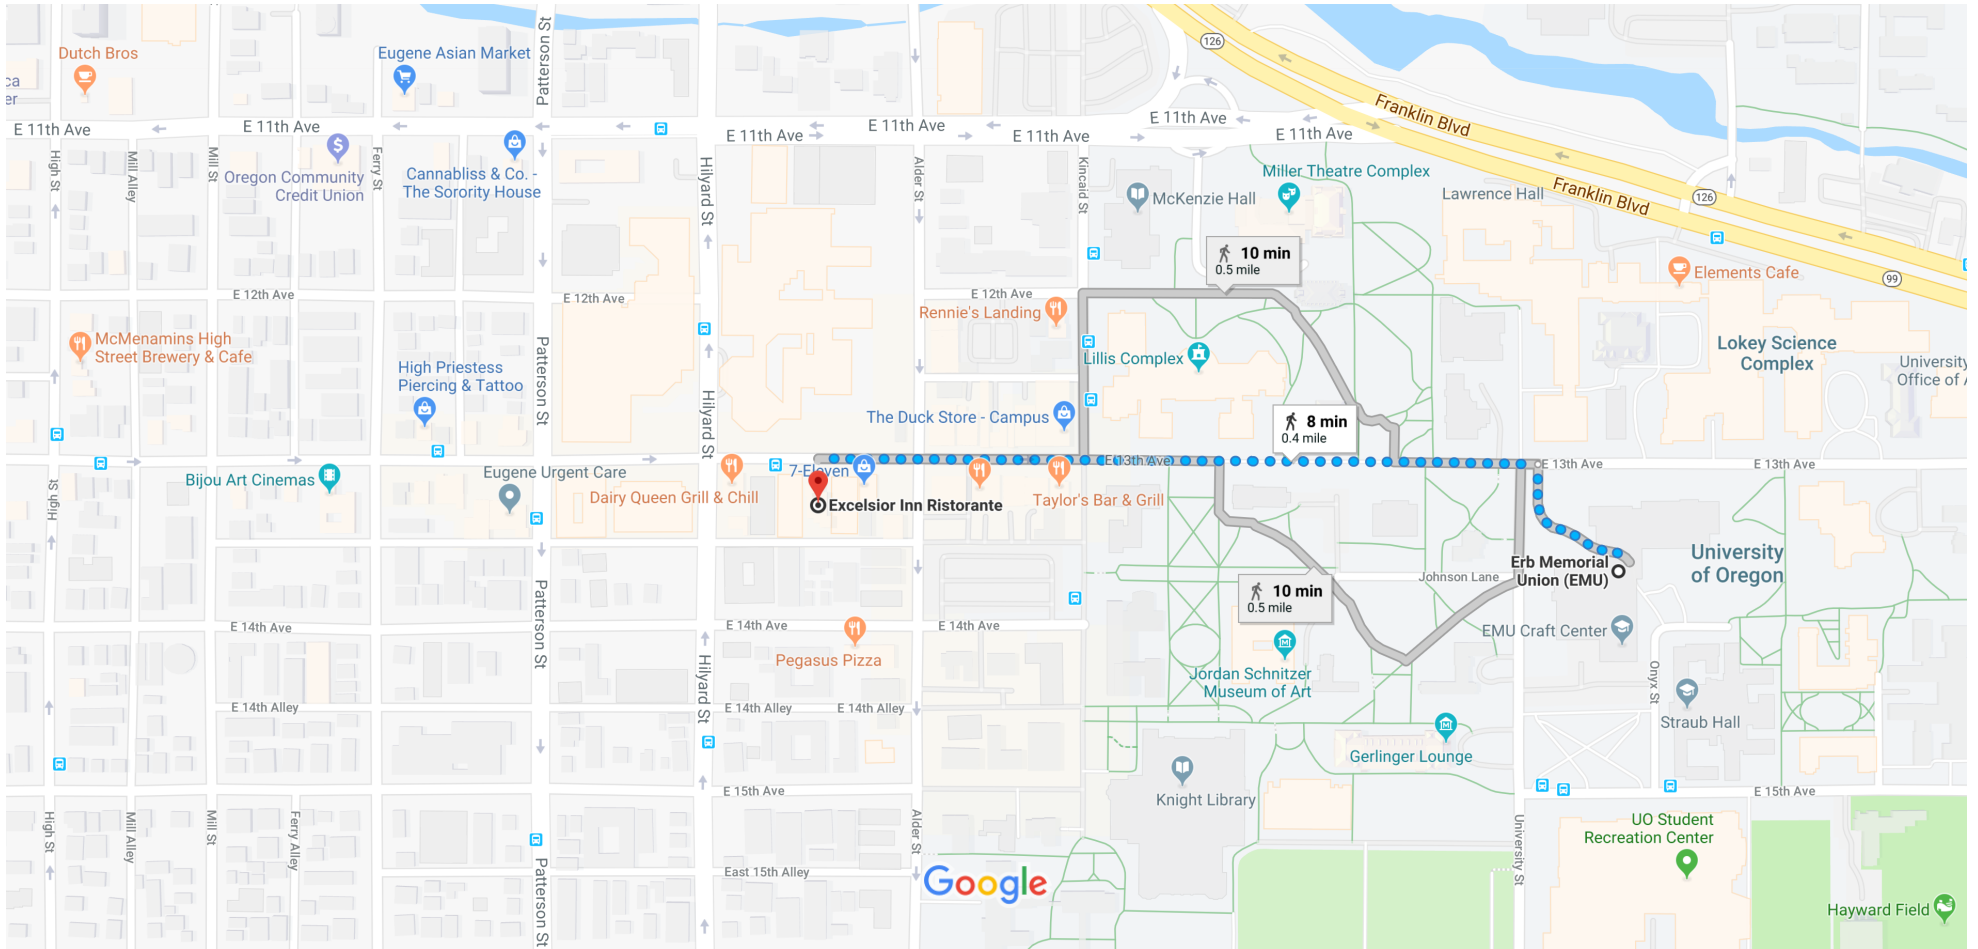

Erb Memorial Union (EMU) to Excelsior Inn Ristorante

Walk 0.4 mile, 8 min

Map data ©2018 Google 200 ft

via E 13th Ave

8 min
0.4 mile

via University St and E 13th Ave

10 min
0.5 mile

via Kincaid St and E 13th Ave

10 min

0.5 mile

All routes are mostly flat