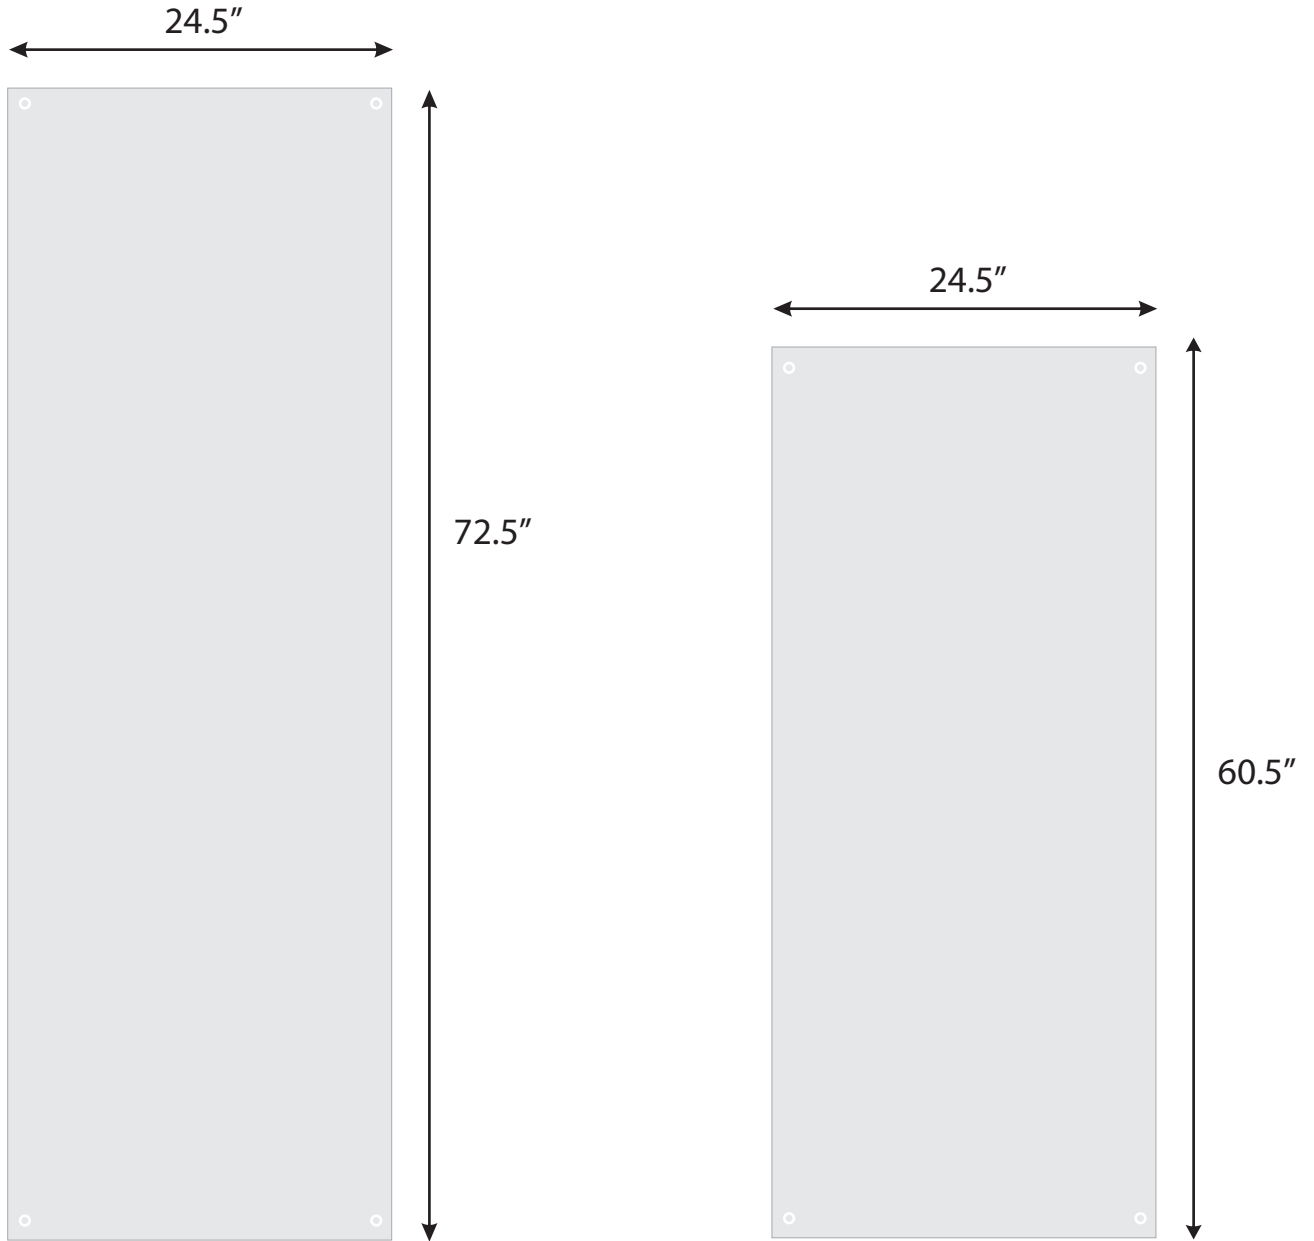

GRAPHIC SPECS: TRIPOD BANNER

- ° The above specs include a bleed, please create the graphics EXACT size above
- ° The final file for output should be a PDF file with a resolution of 150dpi
- ° Be sure to use the PDF/X-3 preset when saving your PDF to be used with the A&AA Output Room printers.