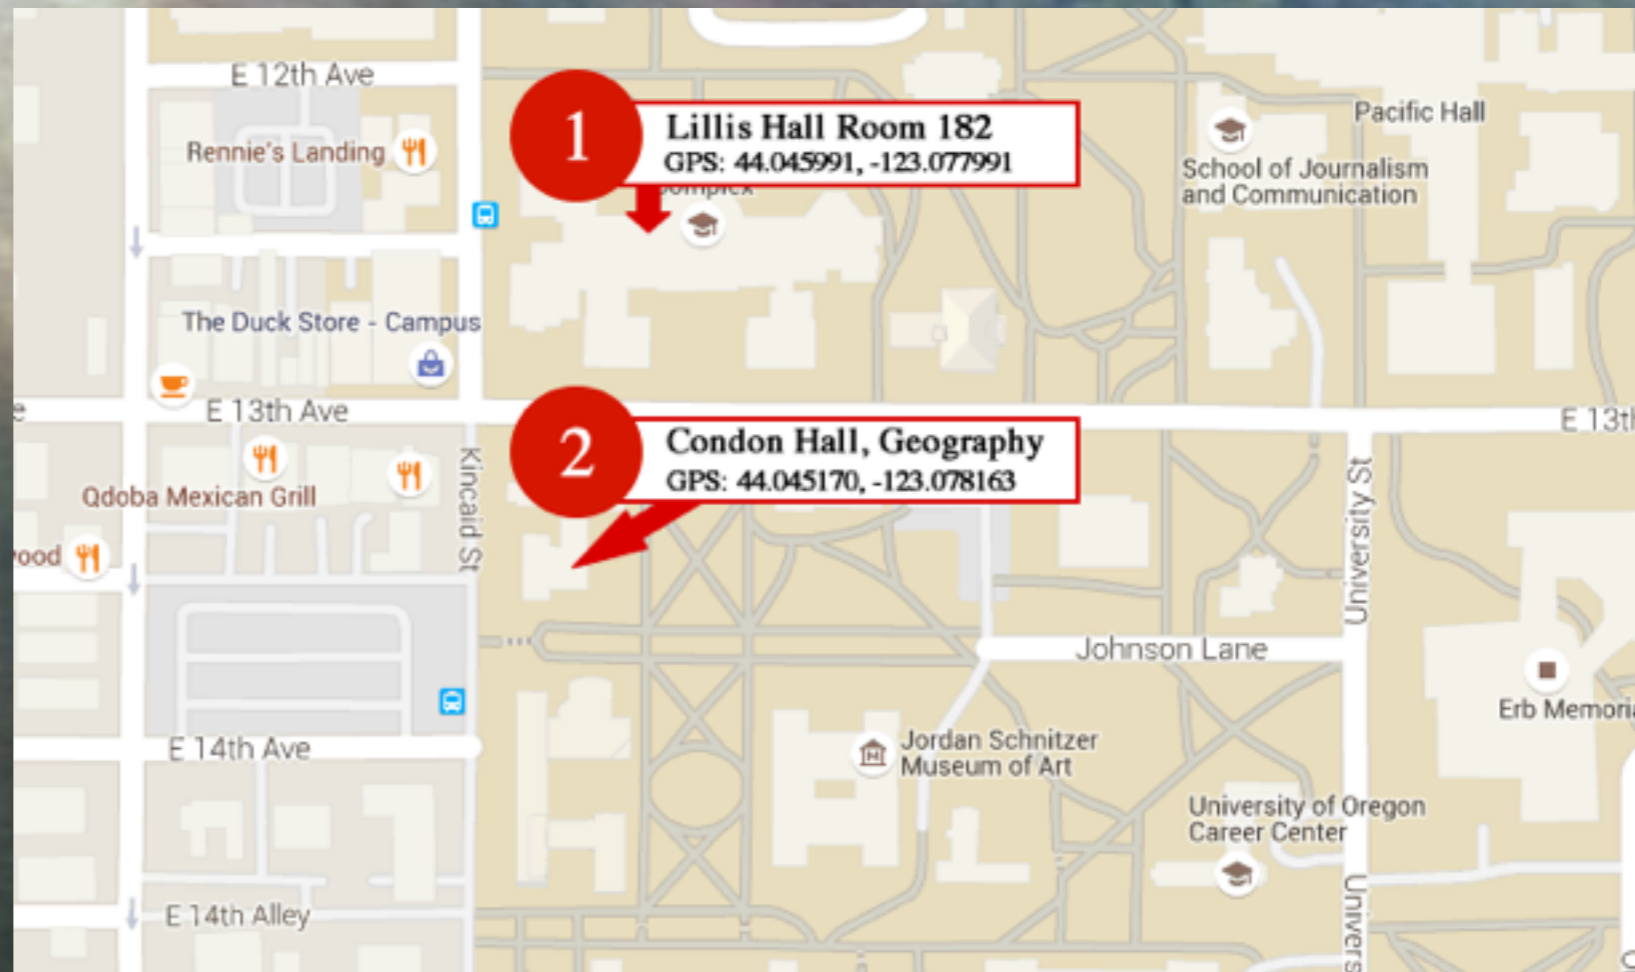

In Memorial: A Celebration of Susan Hardwick, PhD

Saturday, November 21st, 2015

4:00 PM Lillis Hall 182, University of Oregon, Eugene
Refreshments at Condon Hall immediately following

*Susan Hardwick, PhD
May 9th 1945 - Nov. 11th 2015*

Lillis and Condon are at the NW area of the campus. Off-campus street and public parking suggested. Alternatively, you can park at Peace Health Hospital, 1255 Hilyard. Arrive early, parking will be challenging due to the Ducks game.