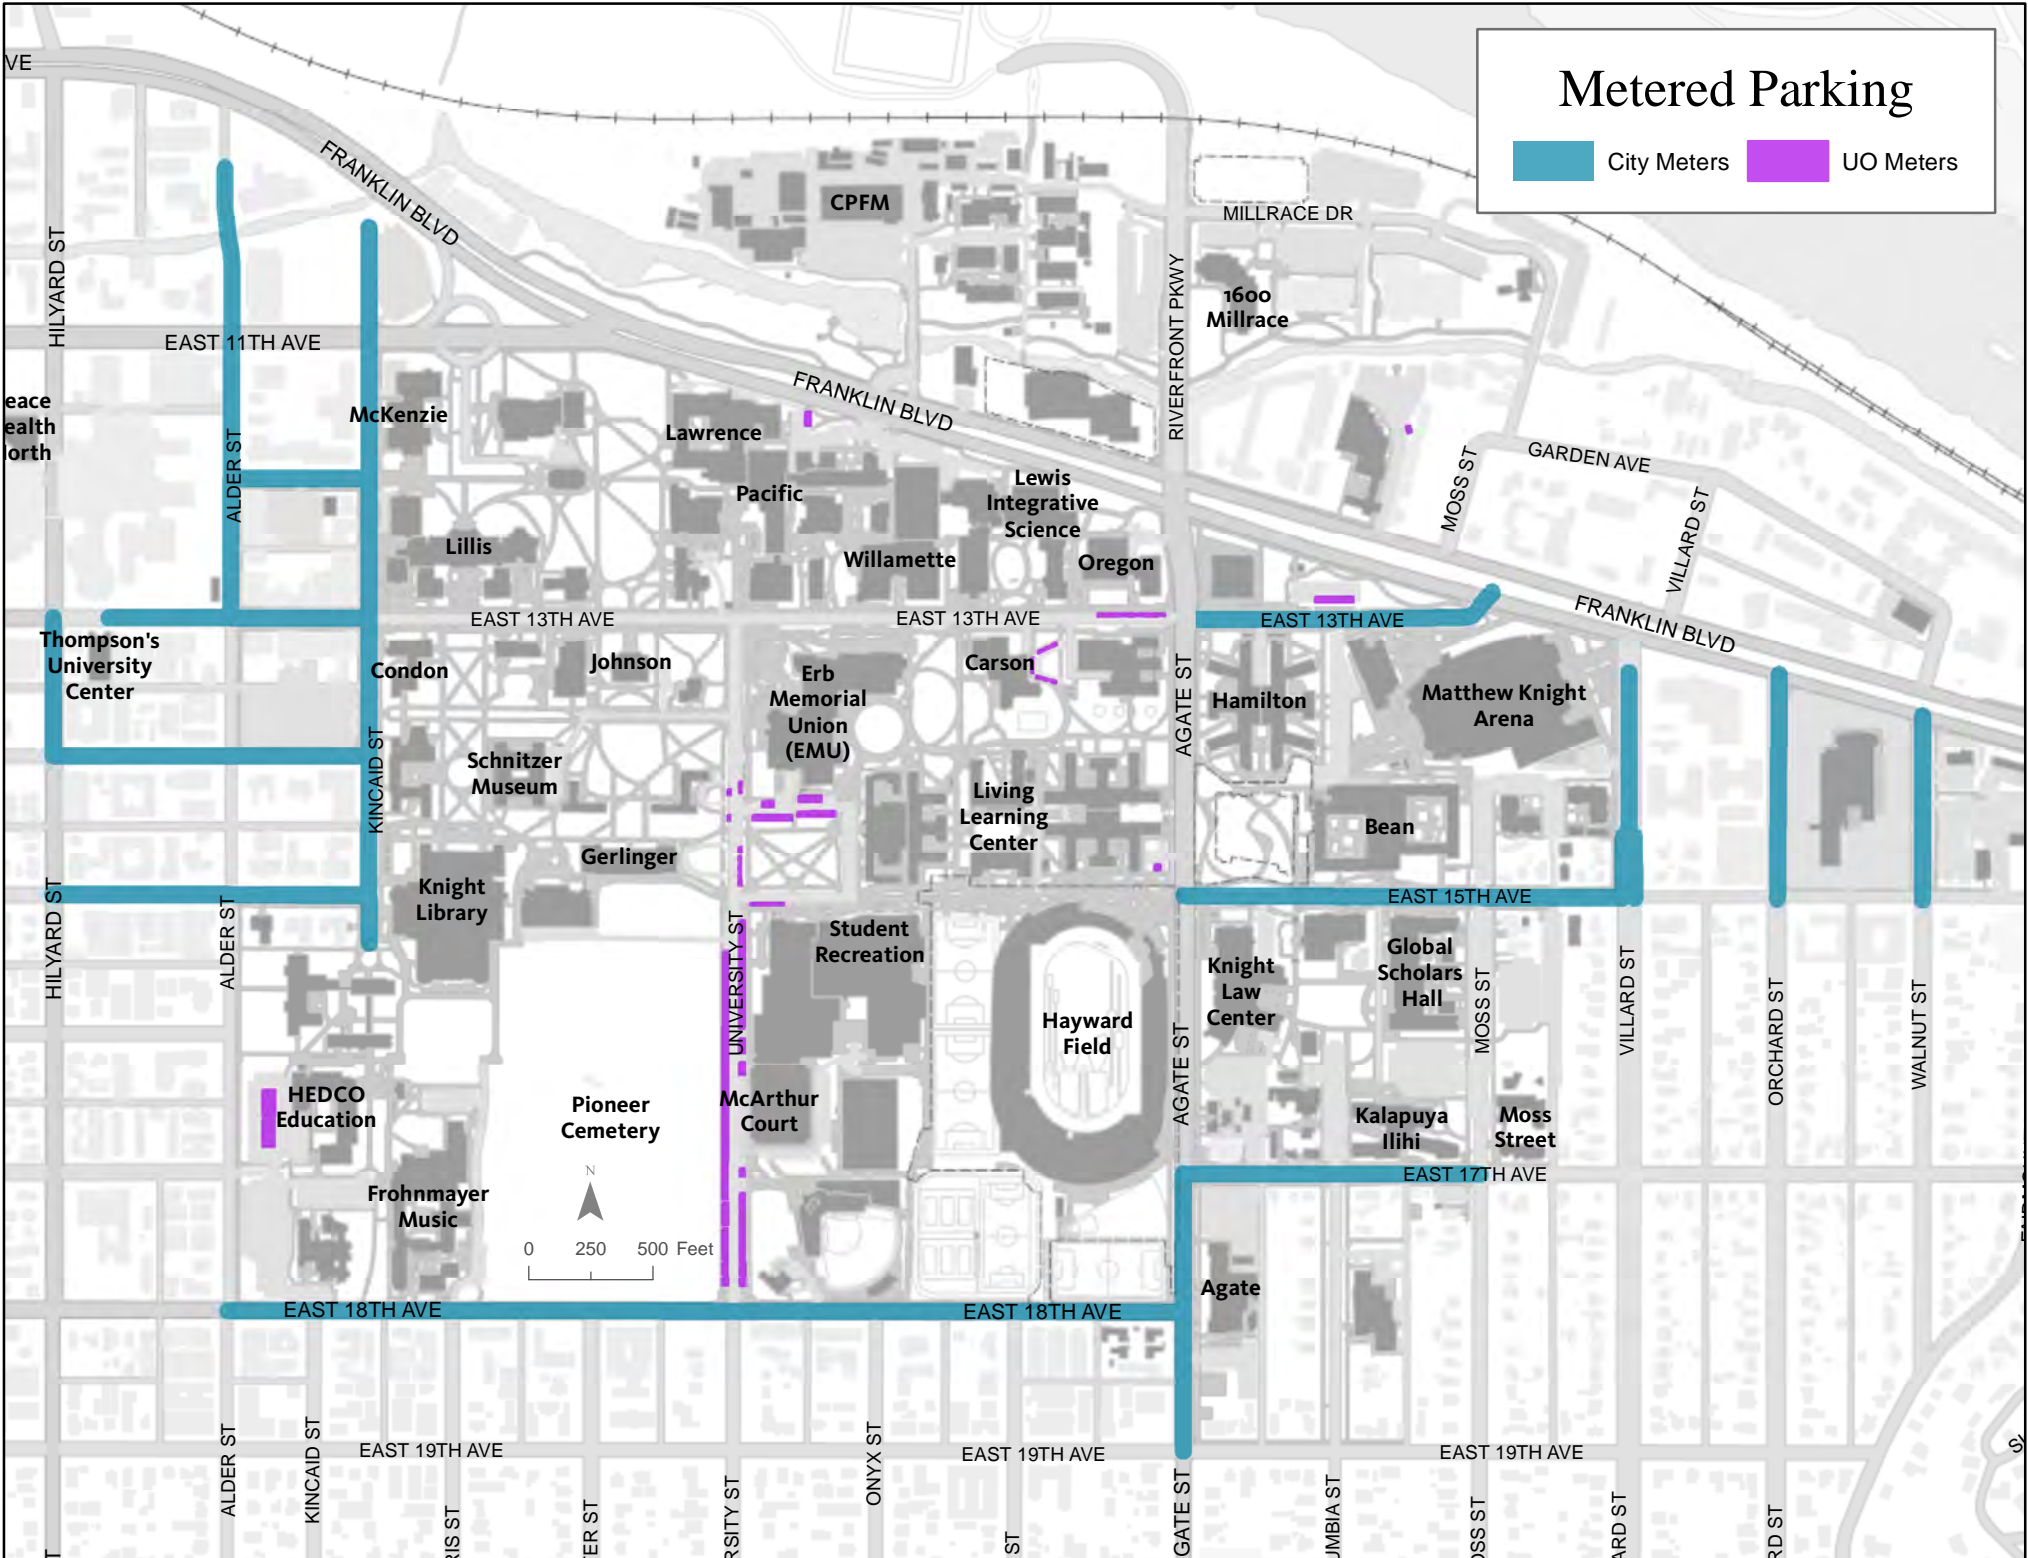

Metered Parking

City Meters

UO Meters

Map labels include: VE, HILYARD ST, EAST 11TH AVE, ALDER ST, McKenzie, Lawrence, Pacific, Willamette, Lewis Integrative Science, Oregon, 1600 Millrace, MILLRACE DR, RIVERFRONT PKWY, GARDEN AVE, MOSS ST, VILLARD ST, FRANKLIN BLVD, EAST 13TH AVE, Erb Memorial Union (EMU), Carson, Living Learning Center, Hamilton, Matthew Knight Arena, Bean, EAST 15TH AVE, Knight Library, Gerlinger, Student Recreation, Hayward Field, Knight Law Center, Global Scholars Hall, Kalapuya Ilihi, Moss Street, EAST 17TH AVE, Agate, EAST 18TH AVE, EAST 19TH AVE, ALDER ST, KINCAID ST, UNIVERSITY ST, ONYX ST, GATE ST, LUMBIA ST, MOSS ST, VILLARD ST, ORCHARD ST, WALNUT ST.