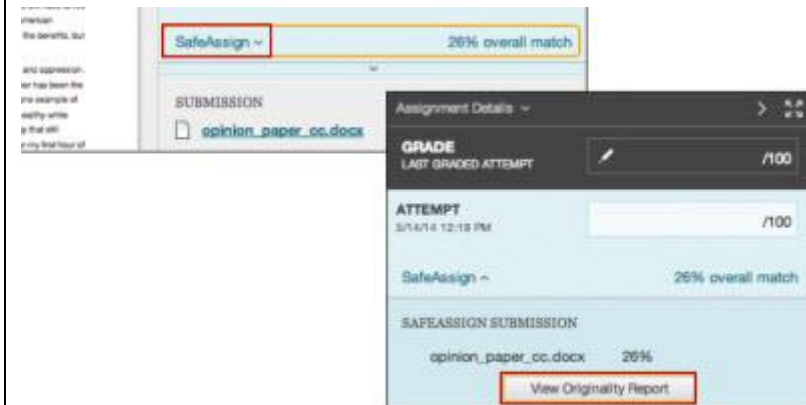

SafeAssign is now fully integrated into regular Blackboard Learn assignments. Originality reports are linked within the inline grading area, making grading more efficient.

[Learn more](#)

[SafeAssign Originality Reports](#)

Bb Grader App provides instructors with a mobile solution for reviewing, providing feedback, and grading student submissions to Blackboard Learn assignments. (only for IOS/Apple)

[Learn more](#)