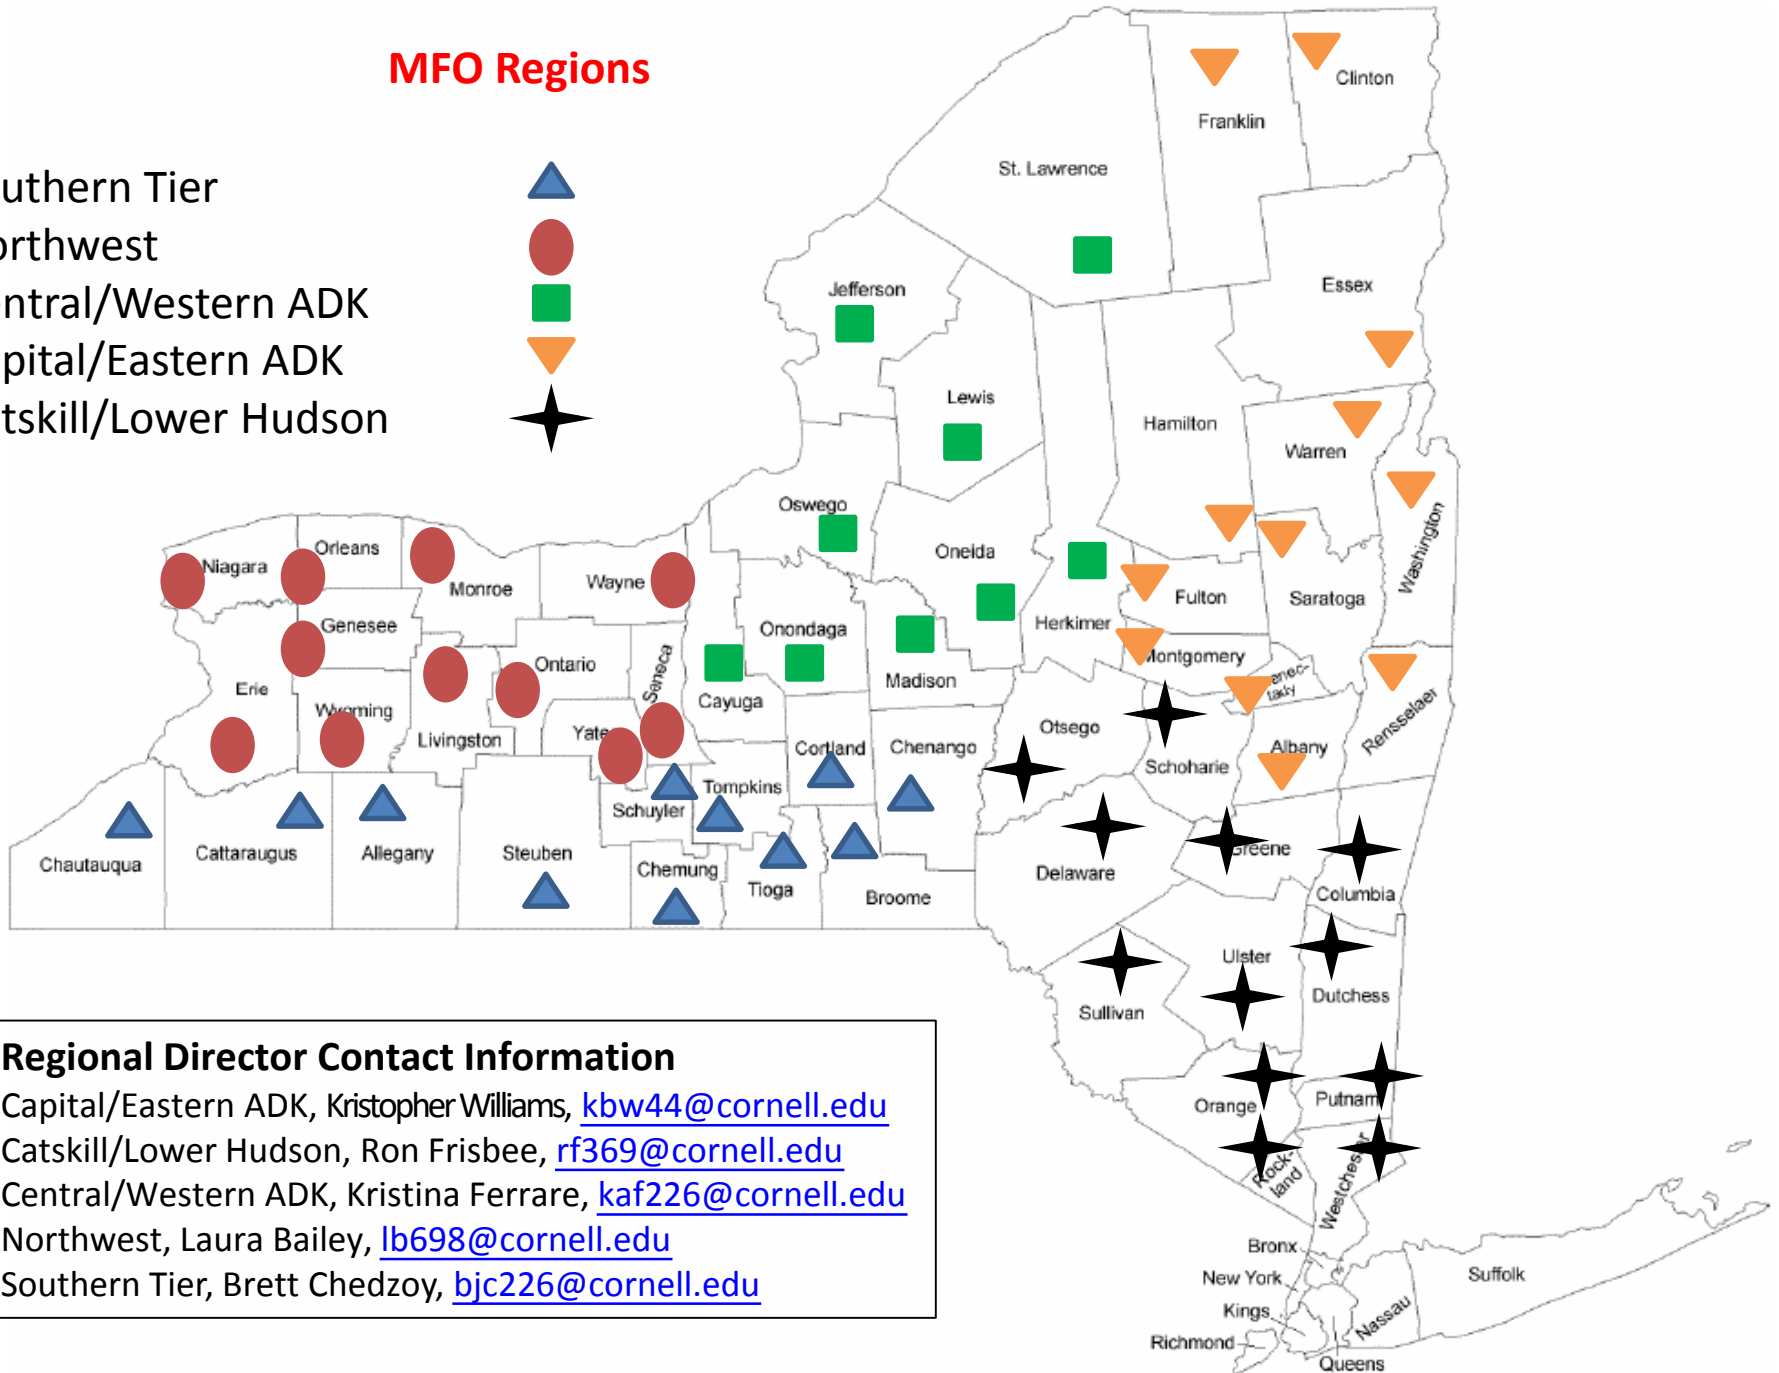

MFO Regions

Southern Tier

Northwest

Central/Western ADK

Capital/Eastern ADK

Catskill/Lower Hudson

Regional Director Contact Information

Capital/Eastern ADK, Kristopher Williams, kbw44@cornell.edu

Catskill/Lower Hudson, Ron Frisbee, rf369@cornell.edu

Central/Western ADK, Kristina Ferrare, kaf226@cornell.edu

Northwest, Laura Bailey, lb698@cornell.edu

Southern Tier, Brett Chedzoy, bjc226@cornell.edu