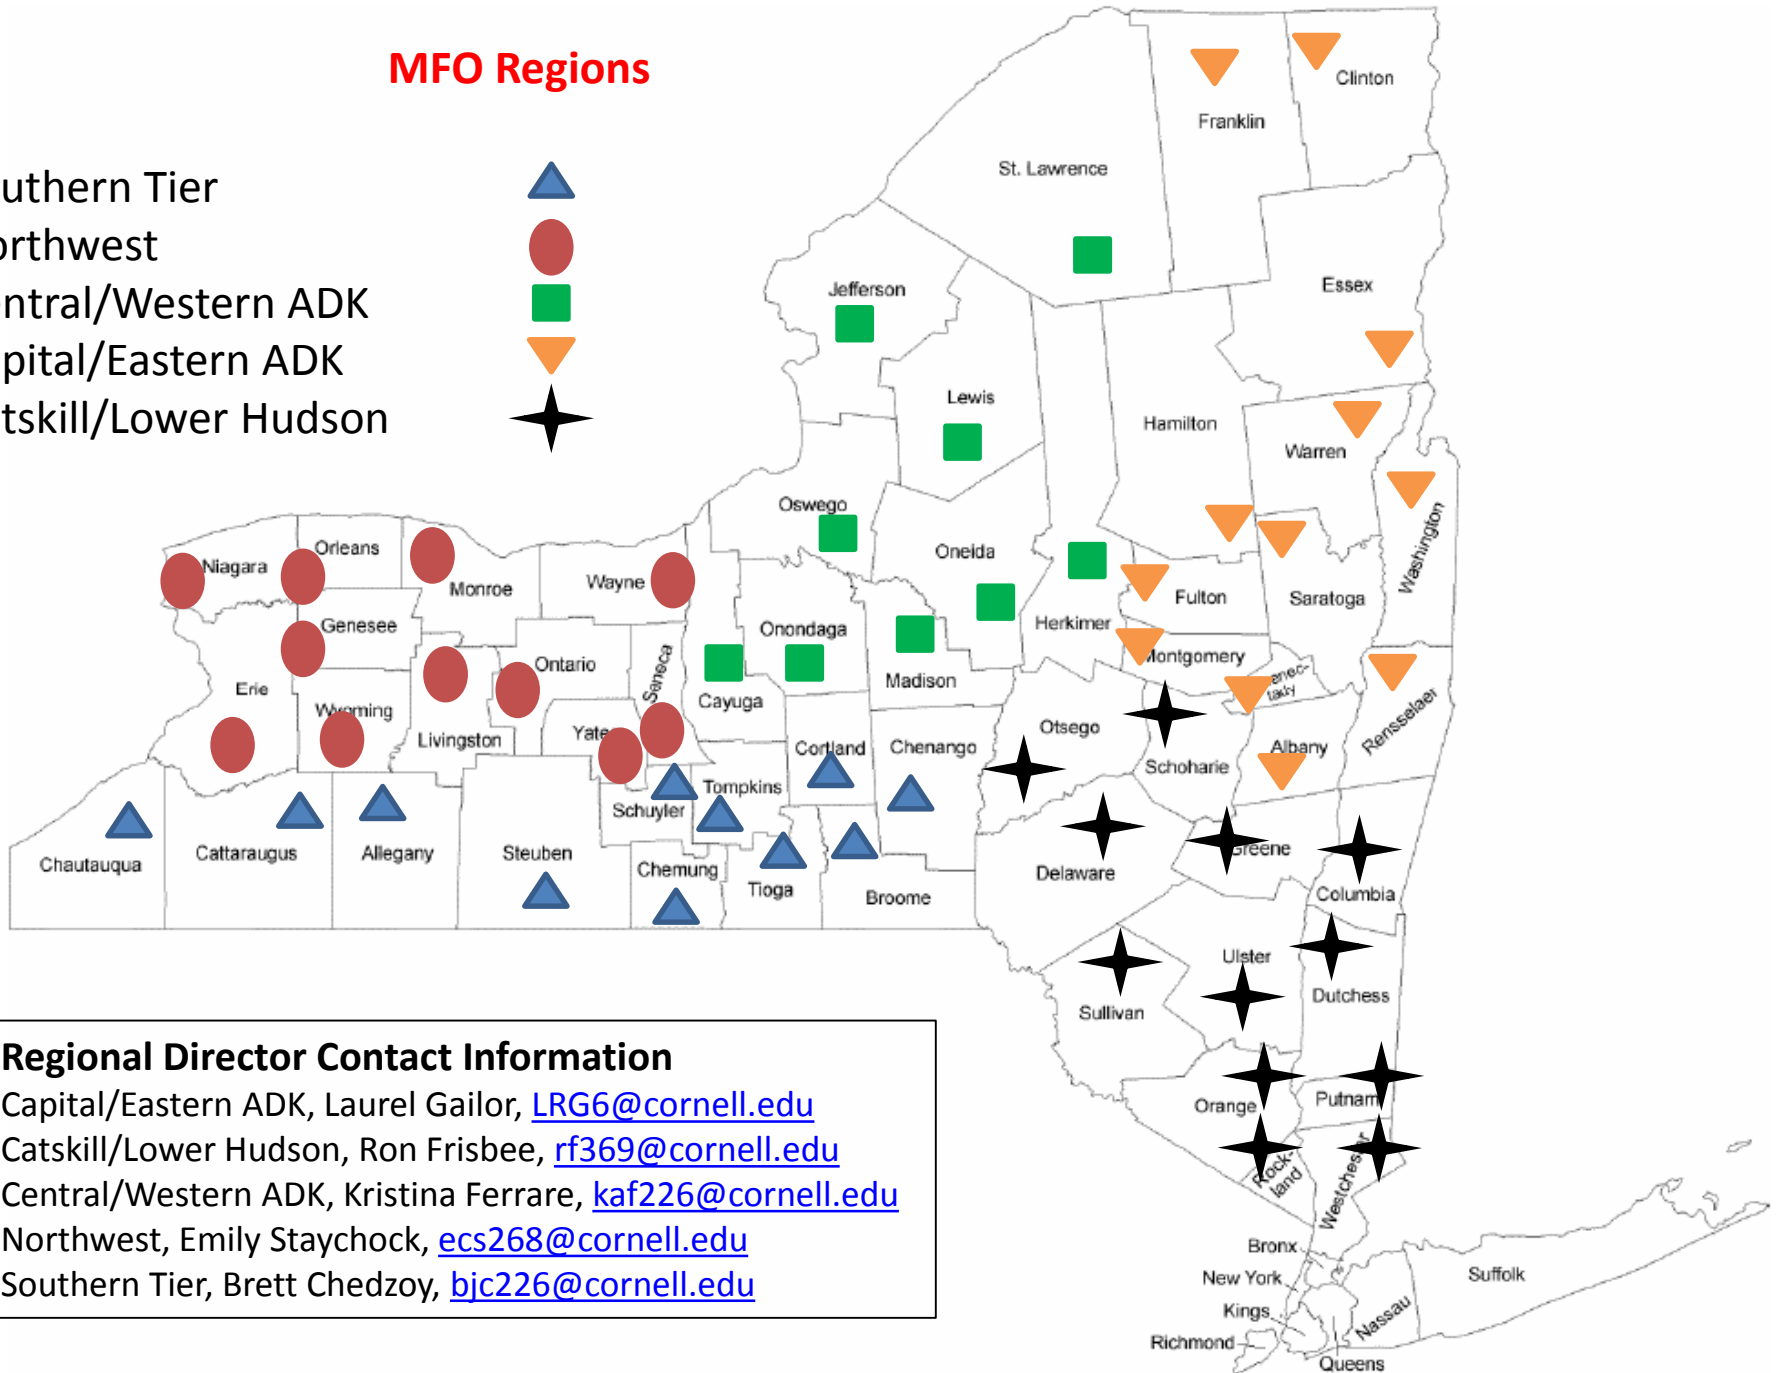

MFO Regions

Southern Tier

Northwest

Central/Western ADK

Capital/Eastern ADK

Catskill/Lower Hudson

Regional Director Contact Information

Capital/Eastern ADK, Laurel Gailor, LRG6@cornell.edu

Catskill/Lower Hudson, Ron Frisbee, rf369@cornell.edu

Central/Western ADK, Kristina Ferrare, kaf226@cornell.edu

Northwest, Emily Staychock, ecs268@cornell.edu

Southern Tier, Brett Chedzoy, bjc226@cornell.edu